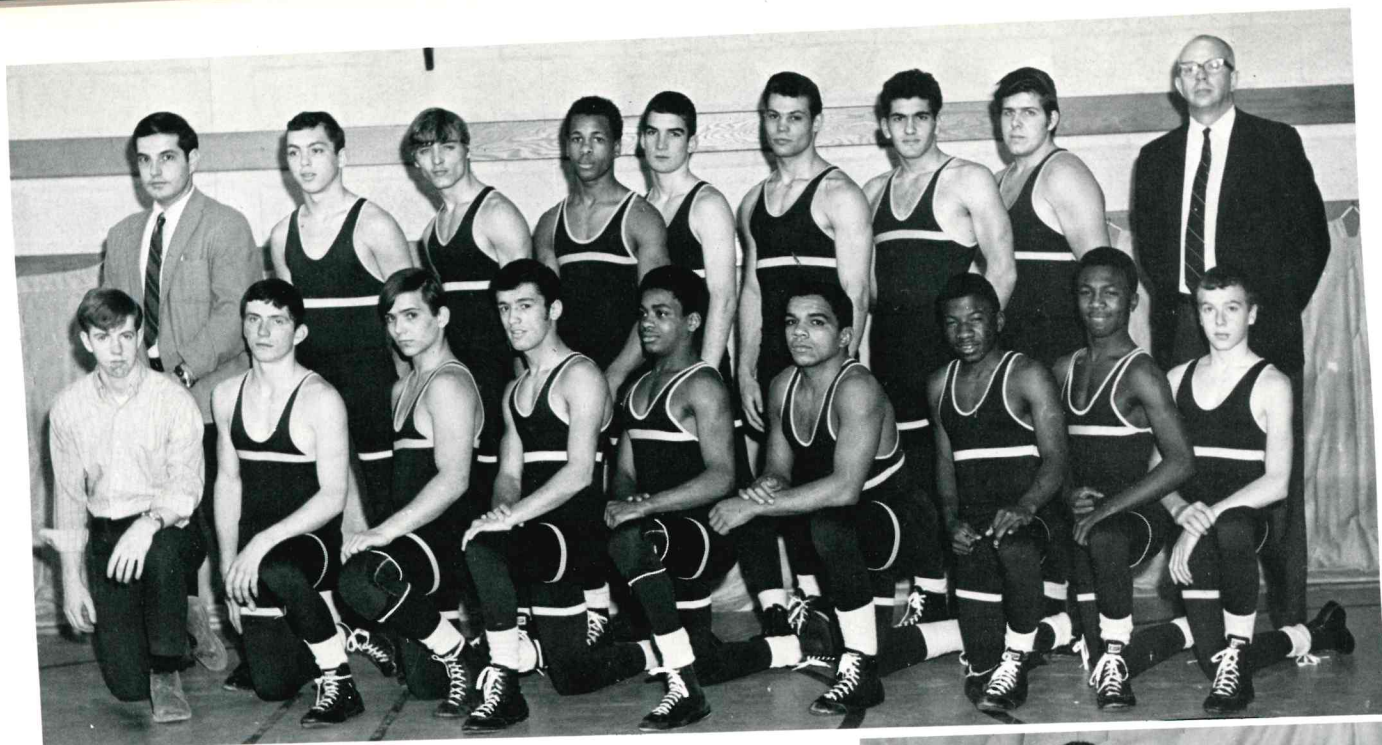

row 1: c. mctiernan, r. girardin, w. pacuk, e. montalvo, j. taylor, v. jackson, r. dean, j. dean, m. pandolfo. row 2: coach angelillo, r. norden, m. allen, i. thomas, e. bulgin, e. conners, h. sareyani, j. hande, coach williams.

c.i.'s wrestlers won the league championship with a perfect season. john dean and barry jackson finished first; neil spellman, ed connors and jeff hande, second in their weight classes; ralph norden and mike pandolfo, third and fourth respectively.