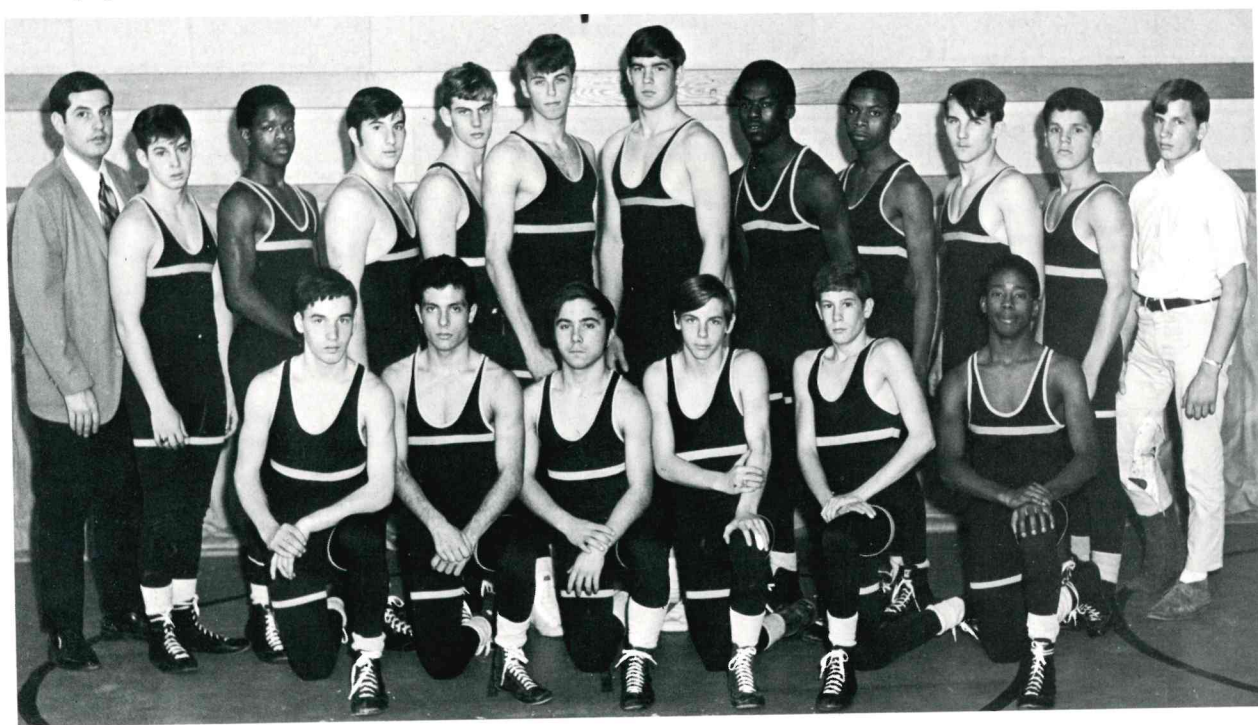

c.i.'s wrestlers won the league championship with a perfect season. john dean and barry jackson finished first; neil spellman, ed connors and jeff hande, second in their weight classes; ralph norden and mike pandolfo, third and fourth respectively.